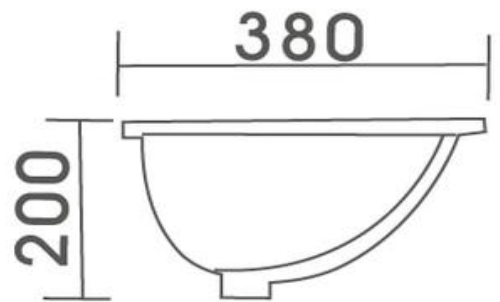

SOTTO

 Gloss White
WB 908

SPECIFICATIONS

MATERIAL: Vitreous China

CAPACITY: 7L

MEASUREMENTS: 460 x 380 x 200mm

WASTE: Use 32mm with Overflow Waste (Not Supplied)

CLEANING & MAINTENANCE: