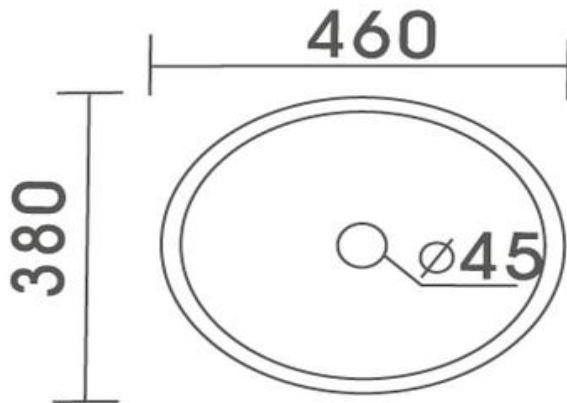

SOTTO

 Gloss White
WB 908

SPECIFICATIONS

MATERIAL: Vitreous China

CAPACITY: 7L

MEASUREMENTS: 460 x 380 x 200mm

WASTE: Use 32mm with Overflow Waste (Not Supplied)

CLEANING & MAINTENANCE: